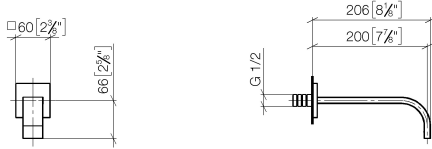

**MEM Wall-mounted basin spout without pop-up waste - Brushed Champagne (22kt Gold)**

MEM

13 800 782

- 200mm projection
- fixed spout
- rectangular, air-enriched flow
- hole diameter 37 mm
- rosette 60 x 60 mm
- 1/2" connection
- max. flow 5.7 l/min
- lead-free
- WRAS 2203039
- This product can help a building meet the requirements of Green Building Rating Systems, e.g. LEED®, BREEAM®, DGNB

**Recommended miscellaneous**

- Concealed wall elbow -** 35 085 970 90
- min. recess depth 90 mm
  - max. recess depth 163 mm

13 800 782  
mm [inches]

**Flow rate chart**

**Certificates**

WRAS\_2203039.

13 800 782